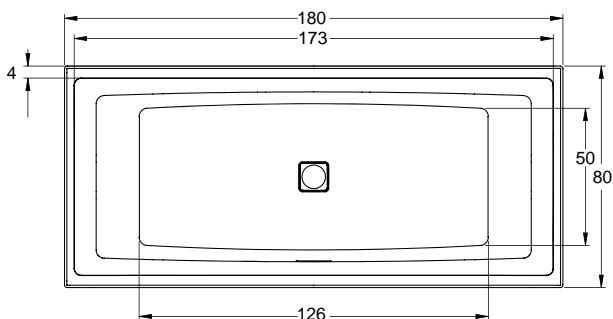

BR02005 - STILL SQUARE 170×75 cm
BR0200500K00130 - STILL SQUARE LED 170×75 cm
BR0200500K00131 - STILL SQUARE LED 170×75 cm
BR0200500K00132 - STILL SQUARE LED 170×75 cm