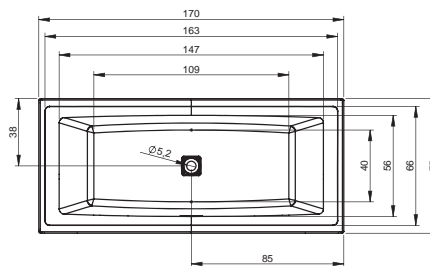

BR01005 - STILL SQUARE 180×80 cm
BR0100500K00130 - STILL SQUARE LED 180×80 cm
BR0100500K00131 - STILL SQUARE LED 180×80 cm
BR0100500K00132 - STILL SQUARE LED 180×80 cm