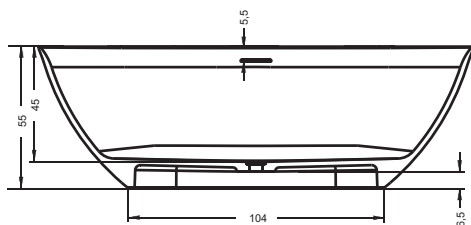

# SOLID SURFACE ТЕХНИЧЕСКИЕ ЧЕРТЕЖИ

**RIHO**  
*Pure beauty*

SOLID SURFACE

BS30 – MALAGA 160x 5 cm

BS50 – OVIEDO 160x160 cm

BS67 – OVAL 160x 2 cm

BS55 – TOLEDO 160x110 cm

BS47 – ZAMORA 220x100 cm