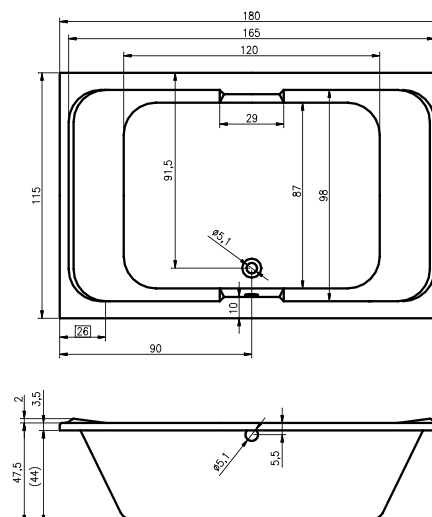

BC35 - NEO 150x150cm

BC01 - ORION 170x70cm

BB79 - SAVONA 190x130cm

BB22 - SETH 180x86cm

BB28 - SOBEK 180x115cm

BR05005 STILL SHOWER 180×80 CM  
BR0500500K00130 STILL SHOWER LED 180×80 CM

BD18005 STILL SHOWER ELITE ЛЕВАЯ 180×80 CM