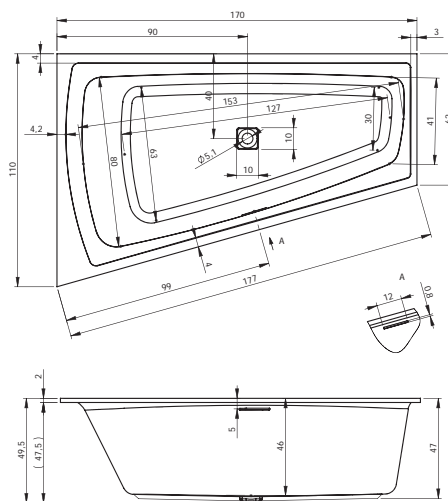

# ВАННЫ ТЕХНИЧЕСКИЕ ЧЕРТЕЖИ

BD13005 - STILL SQUARE ELITE ПРАВАЯ 170× 5 cm

BD12005 - STILL SQUARE ELITE ЛЕВАЯ 180×80 cm

BD11005 - STILL SQUARE ELITE ПРАВАЯ 180× 0 cm

BR03005 - STILL SMART ПРАВАЯ 170× 10 cm  
BR0300500K00130 - STILL SMART LED ПРАВАЯ 170× 10 cm