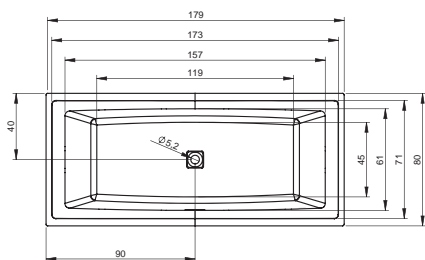

BD11005 - STILL SQUARE ELITE ПРАВАЯ 180× 0 cm