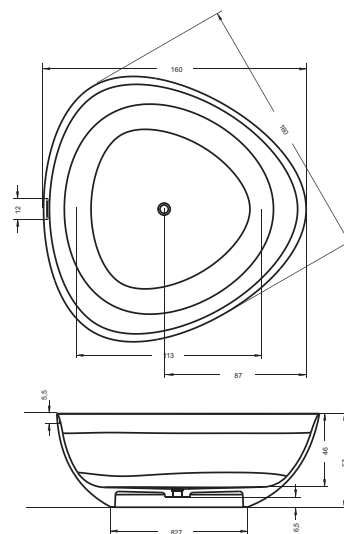

# SOLID SURFACE ТЕХНИЧЕСКИЕ ЧЕРТЕЖИ

**RIHO**  
*Pure beauty*

SOLID SURFACE

BS30 – MALAGA 160x 5 cm

BS50 – OVIEDO 160x160 cm

BS67 – OVAL 160x 2 cm

BS55 – TOLEDO 160x110 cm

BS47 – ZAMORA 220x100 cm