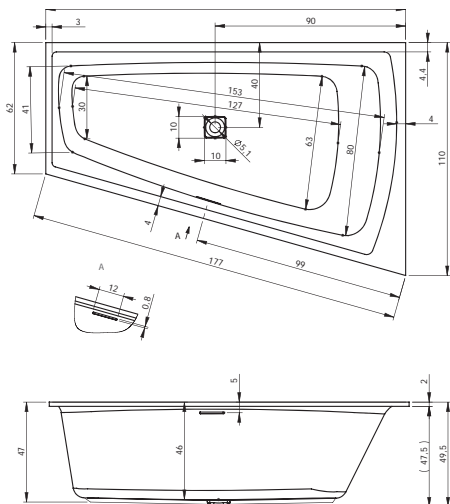

# ВАННЫ ТЕХНИЧЕСКИЕ ЧЕРТЕЖИ

BD13005 - STILL SQUARE ELITE ПРАВАЯ 170× 5 cm

BD12005 - STILL SQUARE ELITE ЛЕВАЯ 180×80 cm

BD11005 - STILL SQUARE ELITE ПРАВАЯ 180× 0 cm

BR03005 - STILL SMART ПРАВАЯ 170× 10 cm  
BR0300500K00130 - STILL SMART LED ПРАВАЯ 170× 10 cm