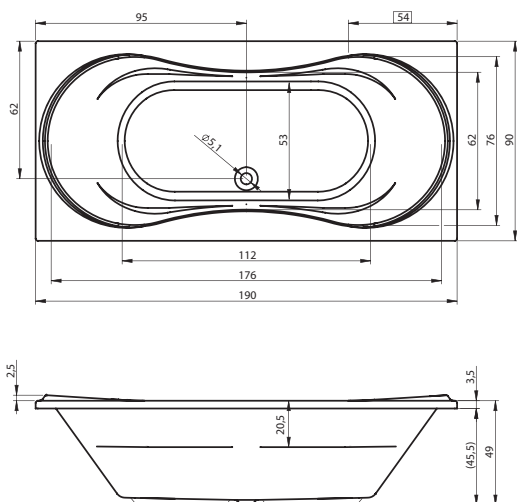

BA58 SUPREME 190x90cm