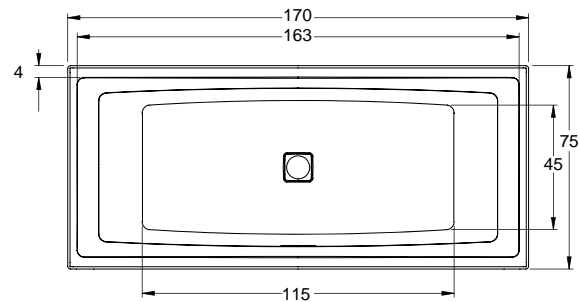

BD17005 STILL SHOWER ELITE ПРАВАЯ 180×80 CM