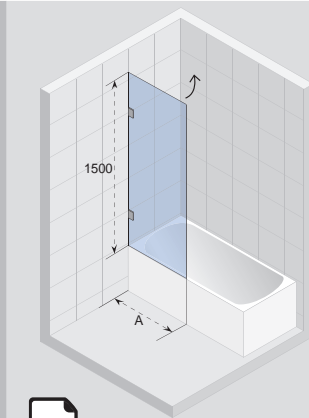

220 SCANDIC S108