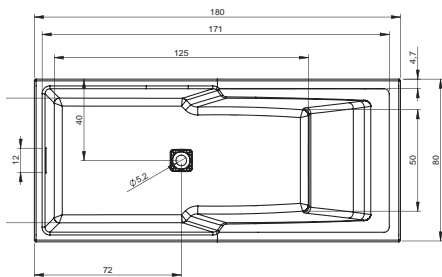

BC35 - NEO 150x150cm

BC01 - ORION 170x70cm

BB79 - SAVONA 190x130cm

BB22 - SETH 180x86cm

BB28 - SOBEK 180x115cm

BR05005 STILL SHOWER 180×80 CM  
BR0500500K00130 STILL SHOWER LED 180×80 CM

BD18005 STILL SHOWER ELITE ЛЕВАЯ 180×80 CM