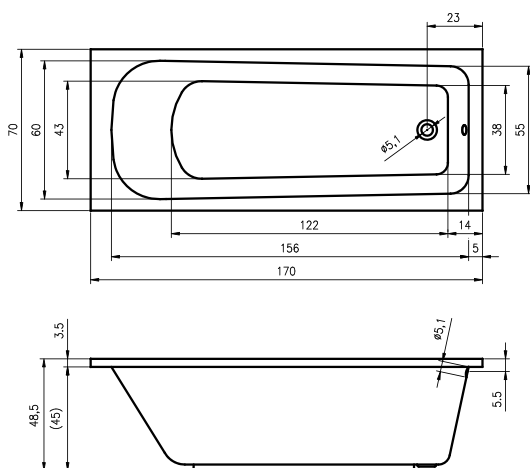

BC35 - NEO 150x150cm

BC01 - ORION 170x70cm

BB79 - SAVONA 190x130cm

BB22 - SETH 180x86cm

BB28 - SOBEK 180x115cm

BR05005 STILL SHOWER 180×80 CM  
BR0500500K00130 STILL SHOWER LED 180×80 CM

BD18005 STILL SHOWER ELITE ЛЕВАЯ 180×80 CM