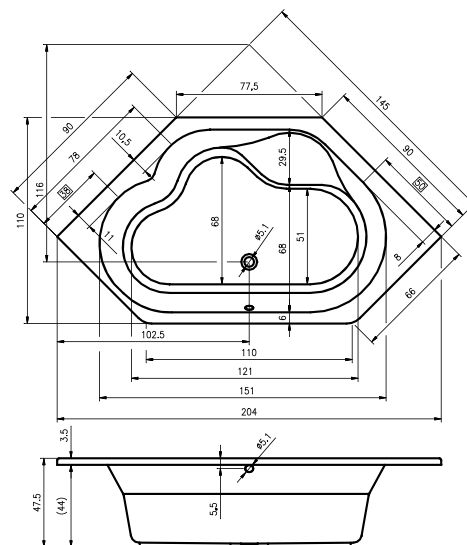

BC07 - TAURUS 170x80cm

BA48 - WINNIPEG 145x145cm