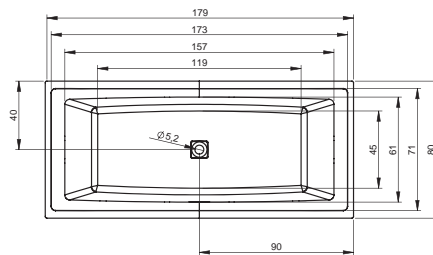

BD12005 - STILL SQUARE ELITE ЛЕВАЯ 180×80 cm