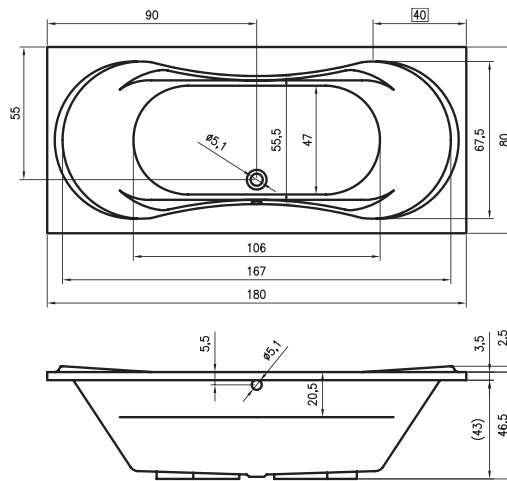

BD15005 - STILL SMART ELITE ПРАВАЯ 170×110 cm

BA55 SUPREME 180x80 cm