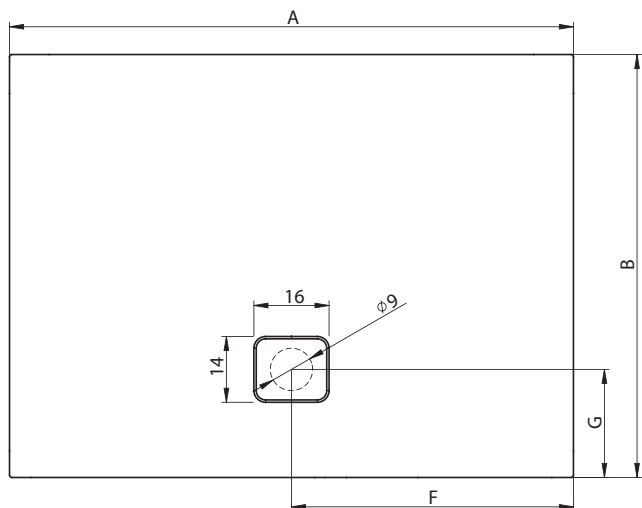

Душевые шторы к душевым поддонам на странице 168

ДУШЕВЫЕ ПОДДОНЫ