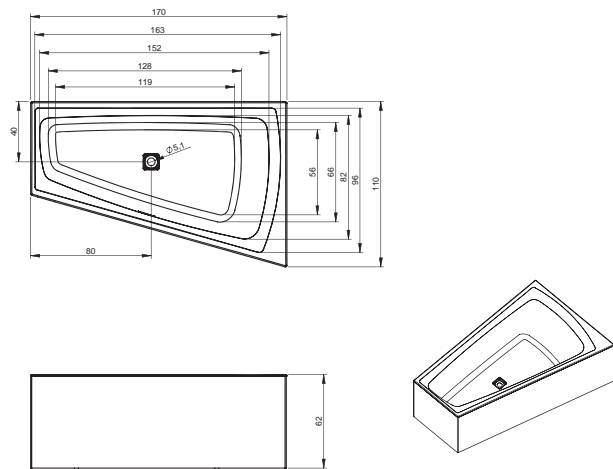

BD16005 - STILL SMART ELITE ЛЕВАЯ 170x10 cm