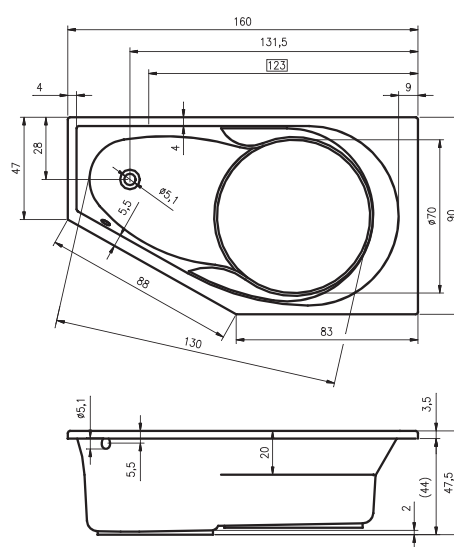

BA35 - YUKON ЛЕВАЯ 160x90cm