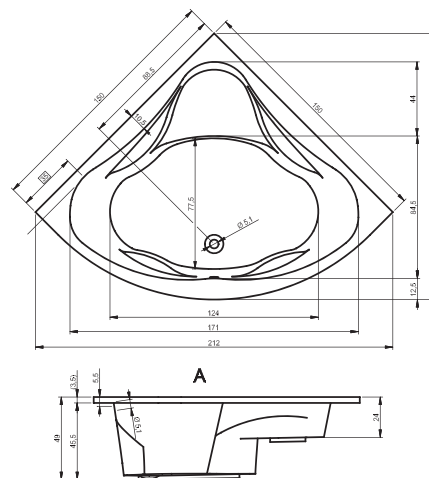

BC35 - NEO 150x150cm

BC01 - ORION 170x70cm

BB79 - SAVONA 190x130cm

BB22 - SETH 180x86cm

BB28 - SOBEK 180x115cm

BR05005 STILL SHOWER 180×80 CM  
BR0500500K00130 STILL SHOWER LED 180×80 CM

BD18005 STILL SHOWER ELITE ЛЕВАЯ 180×80 CM