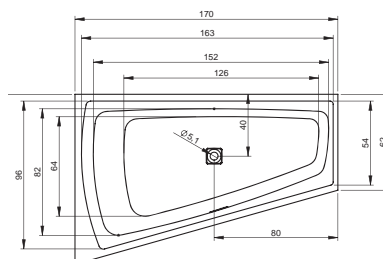

ВАННЫ ТЕХНИЧЕСКИЕ ЧЕРТЕЖИ