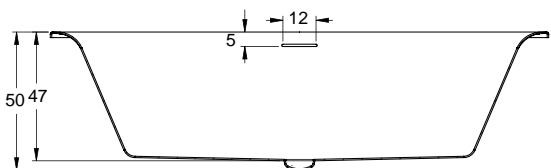

BR01005 - STILL SQUARE 180×80 cm
BR0100500K00130 - STILL SQUARE LED 180×80 cm
BR0100500K00131 - STILL SQUARE LED 180×80 cm
BR0100500K00132 - STILL SQUARE LED 180×80 cm