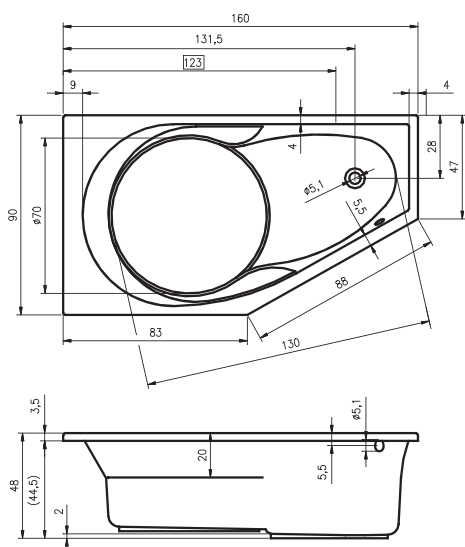

ВАННЫ ТЕХНИЧЕСКИЕ ЧЕРТЕЖИ

BA34 - YUKON ПРАВАЯ 160x90cm