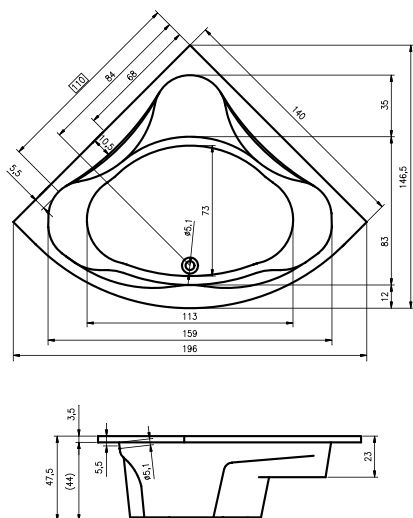

BC34 - NEO 140x140cm