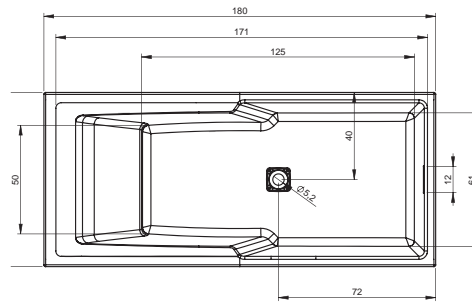

BC35 - NEO 150x150cm

BC01 - ORION 170x70cm

BB79 - SAVONA 190x130cm

BB22 - SETH 180x86cm

BB28 - SOBEK 180x115cm

BR05005 STILL SHOWER 180×80 CM  
BR0500500K00130 STILL SHOWER LED 180×80 CM

BD18005 STILL SHOWER ELITE ЛЕВАЯ 180×80 CM