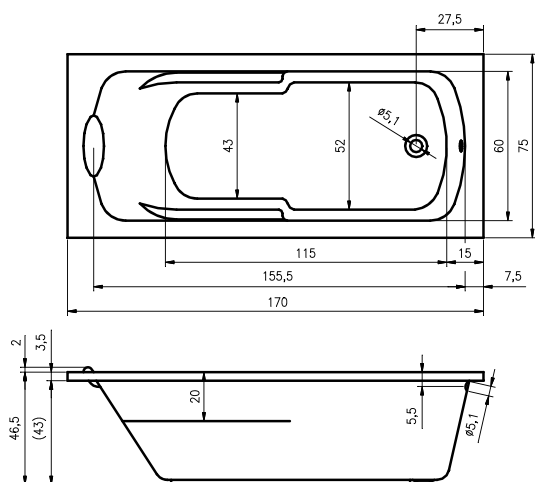

BZ07 - VIRGO 170x75cm