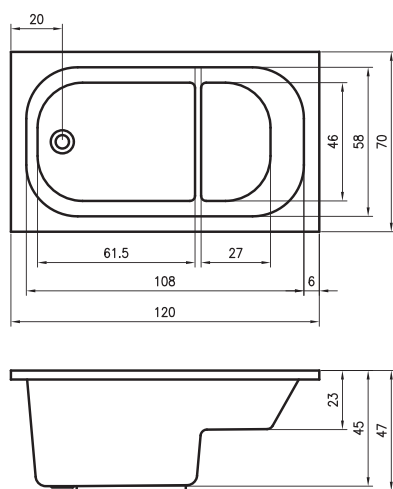

BZ25 PETIT 120x70cm