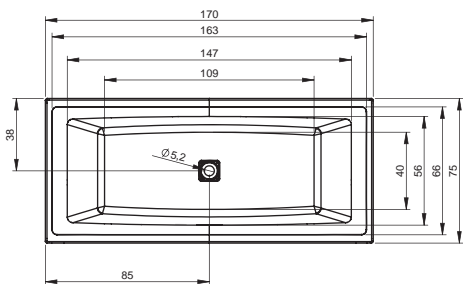

ВАННЫ ТЕХНИЧЕСКИЕ ЧЕРТЕЖИ

BD13005 - STILL SQUARE ELITE ПРАВАЯ 170× 5 cm