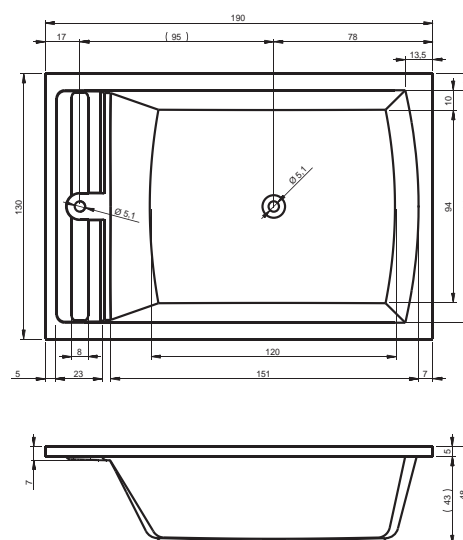

BC35 - NEO 150x150cm

BC01 - ORION 170x70cm

BB79 - SAVONA 190x130cm

BB22 - SETH 180x86cm

BB28 - SOBEK 180x115cm

BR05005 STILL SHOWER 180×80 CM  
BR0500500K00130 STILL SHOWER LED 180×80 CM

BD18005 STILL SHOWER ELITE ЛЕВАЯ 180×80 CM