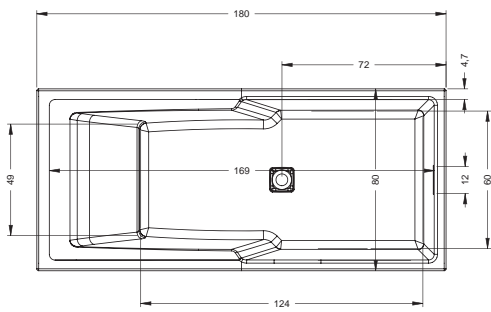

BC35 - NEO 150x150cm

BC01 - ORION 170x70cm

BB79 - SAVONA 190x130cm

BB22 - SETH 180x86cm

BB28 - SOBEK 180x115cm

BR05005 STILL SHOWER 180×80 CM  
BR0500500K00130 STILL SHOWER LED 180×80 CM

BD18005 STILL SHOWER ELITE ЛЕВАЯ 180×80 CM