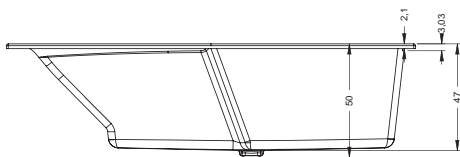

BC35 - NEO 150x150cm

BC01 - ORION 170x70cm

BB79 - SAVONA 190x130cm

BB22 - SETH 180x86cm

BB28 - SOBEK 180x115cm

BR05005 STILL SHOWER 180×80 CM  
BR0500500K00130 STILL SHOWER LED 180×80 CM

BD18005 STILL SHOWER ELITE ЛЕВАЯ 180×80 CM